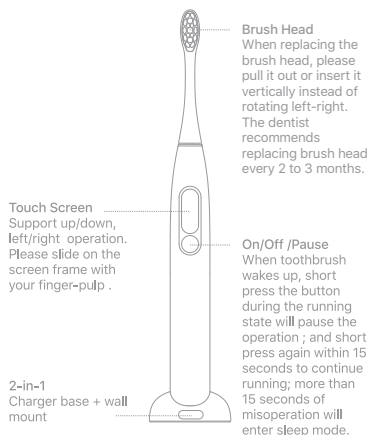

Oclean Smart Sonic Electric Toothbrush User Manual

Instructions

• First Time Use

The toothbrush can be turned on by pressing the ON/OFF button for the first time on a brand-new toothbrush. The Bluetooth function will be activated and remain on. After installing the Oclean App, please complete the prompts to complete the connection and settings for the toothbrush.