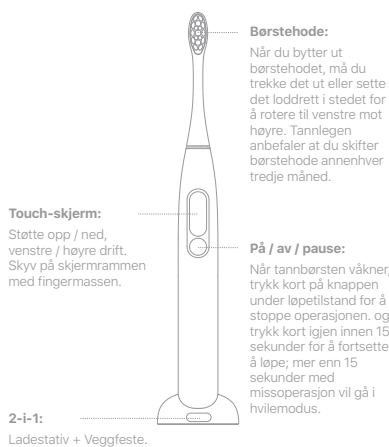

Oclean Smart Sonic Electric Tannbørste Brukerhåndbok

Bruksanvisning

Første gangs bruk

Installer app- og tannbørsteinstillinger

Du kan bruke appen til å tilpasse børsteprogrammene dine - automatisere tannrengjøring, tannbleking og tannkjøttmassering i en børsting. Det er ikke nødvendig å åpne Oclean-appen hver gang du børster. Bare åpne appen noen få dager for å synkronisere børstedataene.

Direkte bruk uten appinnstillinger

Du kan også bruke tannbørsten uten å koble til appen. Den har en berøringsskjerm og en PÅ / AV-knapp. Den tilbyr berøringskontroll via den berøringsfølsomme skjermen.

Penselplan og resultatregistreringer

Tannbørste starter standardmodus med "Standard rengjøringsplan" med 2 minutter hvis ingen ny tilpasset børsteplaninnstilling i APP.

Hvordan lade

Follow the Oclean Official
Facebook Page

Oclean Facebook Page
www.facebook.com/ocleanofficial

Search "Oclean" on App Store or Google Play to download

Specifications

Product Name	Oclean Smart Sonic Electric Toothbrush
Model	Oclean X
Edition	Pro
Max Output	0dBm
Waterproof	IPX7
Power	1.8W
Charger	USB charger
Input	5V ---1A
Battery Life*	20 days (Level 1), 40 days (Level 32)
Battery Capacity	800 mAh
Charging Time	2 hours
Bluetooth	4.2 above

* Calculated by 2 minutes/time, twice/day.