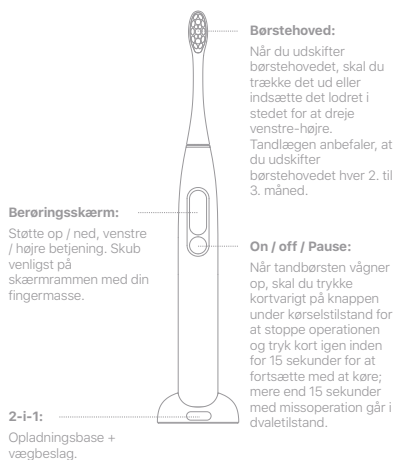

Oclean Smart Sonic Electric tandbørste brugervejledning

Instruktioner

Første gangs brug

Installer app- og tandbørsteindstillinger

Direkte brug uden appindstillinger

Børsteplan og præstationsregistreringer

Sådan oplades

Follow the Oclean Official Facebook Page

Oclean Facebook Page
www.facebook.com/ocleanofficial

Search "Oclean" on App Store or Google Play to download

Specifications

Product Name	Oclean Smart Sonic Electric Toothbrush
Model	Oclean X
Edition	Pro
Max Output	0dBm
Waterproof	IPX7
Power	1.8W
Charger	USB charger
Input	5V ---1A
Battery Life*	20 days (Level 1), 40 days (Level 32)
Battery Capacity	800 mAh
Charging Time	2 hours
Bluetooth	4.2 above

* Calculated by 2 minutes/time, twice/day.