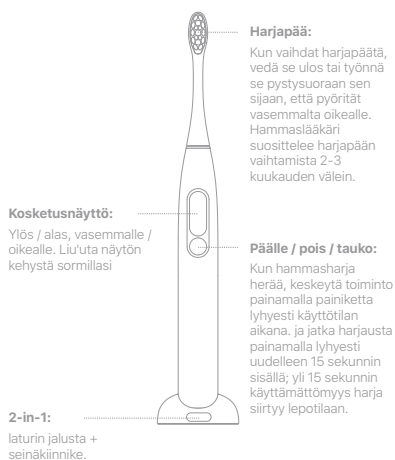

Oclean Smart Sonic -sähköham- masharjan käyttöopas

Ohjeet

Ensimmäinen käyttökerta

Hammasharja voidaan käynnistää painamalla ON / OFF-painiketta ensimmäistä kertaa upouuden hammasharjan kohdalla. Bluetooth-toiminto aktivoituu ja pysyy päällä. Kun olet asentanut Oclean-sovelluksen, suorita kehoteet viimeistelemään hammasharjan liitäntä ja asetukset.

Asenna sovelluksen ja hammasharjan asetukset

Suora käyttö ilman sovellusasetuksia

Harjausohjelma ja suoritustiedot

Hammasharja käynnistää oletusasetuksen 2 minuutin "Normaalipuhdistusohjelmalla", jos ohjelmassa ei ole räätälöityä harjausohjelmaa asetettuna.

Harjauksen jälkeen näytössä näkyy tehokas harjausaika, harjauspisteet ja harjausalueen kärjet.

Kuinka ladata

Follow the Oclean Official
Facebook Page

Oclean Facebook Page
www.facebook.com/ocleanofficial

Search "Oclean" on App Store or Google Play to download

Specifications

Product Name	Oclean Smart Sonic Electric Toothbrush
Model	Oclean X
Edition	Pro
Max Output	0dBm
Waterproof	IPX7
Power	1.8W
Charger	USB charger
Input	5V ---1A
Battery Life*	20 days (Level 1), 40 days (Level 32)
Battery Capacity	800 mAh
Charging Time	2 hours
Bluetooth	4.2 above

* Calculated by 2 minutes/time, twice/day.

Remark

- The content of toxic and harmful substance in all homogeneous materials of this component is less than the limited quantity as specified in GB/T 26572-2011;
- × The content of toxic and harmful substance in at least one of the homogeneous materials of this component is over the limited quantity as specified in GB/T 26572-2011;
- Most materials of this product adopt environment-friendly materials. You can use this product without worry of infringing environment-protection policies.