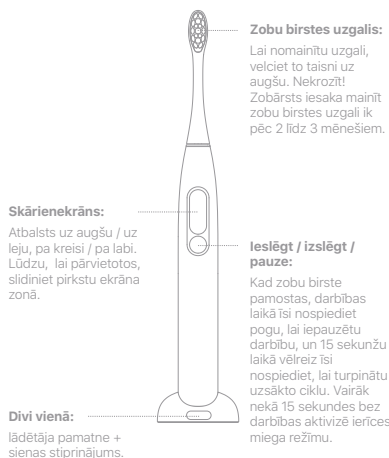

Oclean Smart Sonic elektriskās zobu birstes lietotāja rokasgrāmata

Instrukcija

Pirmā lietošanas reize

Instalējiet lietotņu un zobu suku iestatījumus

Tieša lietošana bez lietotnes iestatījumiem

Tīrīšanas plāns un veiktspējas ieraksti

Elektriskā zobu birste noklusējuma režīmu sāks ar "Standarta tīrīšanas plānu" ar 2 minūtēm, ja APP nav jauna pielāgota tīrīšanas plāna iestatījuma.

Pēc zobu tīrīšanas displejā būs redzams efektīvais tīrīšanas laiks, tīrīšanas rādītāji un tīrīšanas padomi.

Kā uzlādēt

Follow the Oclean Official Facebook Page

Oclean Facebook Page
www.facebook.com/ocleanofficial

Search "Oclean" on App Store or Google Play to download

Specifications

Product Name	Oclean Smart Sonic Electric Toothbrush
Model	Oclean X
Edition	Pro
Max Output	0dBm
Waterproof	IPX7
Power	1.8W
Charger	USB charger
Input	5V ---1A
Battery Life*	20 days (Level 1), 40 days (Level 32)
Battery Capacity	800 mAh
Charging Time	2 hours
Bluetooth	4.2 above

* Calculated by 2 minutes/time, twice/day.