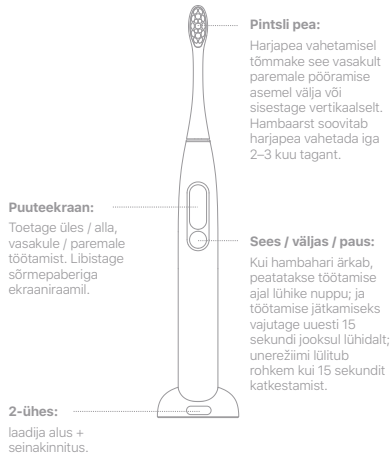

Elektrilise hambaharja Oclean Smart Sonic kasutusjuhend

Juhised

Esmakordne kasutamine

Installeerige rakenduse ja hambaharja seaded

Otsekasutus ilma rakenduse seadeteta

Harjamise plaan ja jõudlusrekordid

Hambahari käivitab vaikerežiimi režiimiga „Standardpuhastuskava“ 2 minutiga, kui rakenduses APP pole uut kohandatud harjaskava seadistust.

Pärast harjamist kuvatakse ekraanil tegelik harjamise aeg, harjamise hinded ja harjamise ala näpunäited.

Kuidas laadida

Follow the Oclean Official Facebook Page

Oclean Facebook Page
www.facebook.com/ocleanofficial

Search "Oclean" on App Store or Google Play to download

Specifications

Product Name	Oclean Smart Sonic Electric Toothbrush
Model	Oclean X
Edition	Pro
Max Output	0dBm
Waterproof	IPX7
Power	1.8W
Charger	USB charger
Input	5V ---1A
Battery Life*	20 days (Level 1), 40 days (Level 32)
Battery Capacity	800 mAh
Charging Time	2 hours
Bluetooth	4.2 above

* Calculated by 2 minutes/time, twice/day.